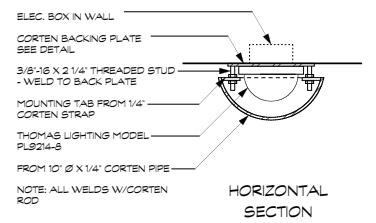

**ELECTRICAL LEGEND**

- SURFACE MOUNTED CEILING FIXTURE
- 6" RECESSED DOWNLIGHT FIXTURE
- 6" RECESSED DIRECTIONAL FIXTURE
- 4" LOW VOLTAGE (MR-16) RECESSED FIXTURE
- UNDER CUPBOARD 'PUCK'
- WALL SCONCE
- WALL MOUNTED FIXTURE - SEE DETAIL 7-A/7
- CEILING FAN/LIGHT
- PENDANT FIXTURE
- VANITY FIXTURE
- RECESSED EXHAUST FAN/LIGHT
- REMOTE GARAGE DOOR OPERATOR
- RECESSED WATERPROOF SHOWER FIXTURE
- FOUR TUBE FLUORESCENT FIXTURE
- RECESSED STAR LIGHT
- SMOKE DETECTOR
- INDIRECT FLUORESCENT STRIP
- GROUND LIGHT (B-K LIGHTING 'PATH STAR, SOW, TYPE 'B' CUTOFF)
- CUSTOM MADE, FULL CUTOFF WALL FIXTURE - DETAIL BELOW
- LIGHT SWITCH
- DUPLEX OUTLET
- HALF SWITCHED OUTLET
- SPECIAL OUTLET

**1 WALL/COL. MOUNTED LIGHT FIXTURE DETAILS**  
E/1 1/2" = 1'-0"

POWER AND DATA AT  
OBSERVATORY PAD -  
SEE SITE PLAN