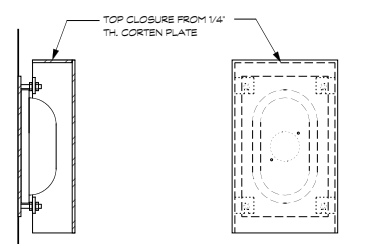

**ELECTRICAL LEGEND**

- SURFACE MOUNTED CEILING FIXTURE
- 6" RECESSED DOWNLIGHT FIXTURE
- 6" RECESSED DIRECTIONAL FIXTURE
- 4" LOW VOLTAGE (MR-16) RECESSED FIXTURE
- UNDER CUPBOARD 'PUCK'
- WALL SCONCE
- WALL MOUNTED FIXTURE - SEE DETAIL 7-A/7
- CEILING FAN/LIGHT
- PENDANT FIXTURE
- VANITY FIXTURE
- RECESSED EXHAUST FAN/LIGHT
- REMOTE GARAGE DOOR OPERATOR
- RECESSED WATERPROOF SHOWER FIXTURE
- FOUR TUBE FLUORESCENT FIXTURE
- RECESSED STAR LIGHT
- SMOKE DETECTOR
- INDIRECT FLUORESCENT STRIP
- GROUND LIGHT (B-K LIGHTING 'PATH STAR, SOW, TYPE 'B' CUTOFF)
- CUSTOM MADE, FULL CUTOFF WALL FIXTURE - DETAIL BELOW
- LIGHT SWITCH
- DUPLEX OUTLET
- HALF SWITCHED OUTLET
- SPECIAL OUTLET

**1 WALL/COL. MOUNTED LIGHT FIXTURE DETAILS**  
E/1 1/2" = 1'-0"

POWER AND DATA AT  
OBSERVATORY PAD -  
SEE SITE PLAN