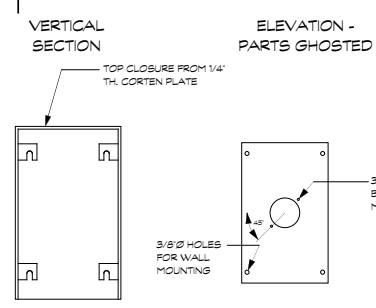

**ELECTRICAL LEGEND**

- SURFACE MOUNTED CEILING FIXTURE
- 6" RECESSED DOWNLIGHT FIXTURE
- 6" RECESSED DIRECTIONAL FIXTURE
- 4" LOW VOLTAGE (MR-16) RECESSED FIXTURE
- UNDER CUPBOARD 'PUCK'
- WALL SCONCE
- WALL MOUNTED FIXTURE - SEE DETAIL 7-A/7
- CEILING FAN/LIGHT
- PENDANT FIXTURE
- VANITY FIXTURE
- RECESSED EXHAUST FAN/LIGHT
- REMOTE GARAGE DOOR OPERATOR
- RECESSED WATERPROOF SHOWER FIXTURE
- FOUR TUBE FLUORESCENT FIXTURE
- RECESSED STAR LIGHT
- SMOKE DETECTOR
- INDIRECT FLUORESCENT STRIP
- GROUND LIGHT (B-K LIGHTING 'PATH STAR, SOW, TYPE 'B' CUTOFF)
- CUSTOM MADE, FULL CUTOFF WALL FIXTURE - DETAIL BELOW
- LIGHT SWITCH
- DUPLEX OUTLET
- HALF SWITCHED OUTLET
- SPECIAL OUTLET

**1 WALL/COL. MOUNTED LIGHT FIXTURE DETAILS**  
E/1 1/2" = 1'-0"

POWER AND DATA AT  
OBSERVATORY PAD -  
SEE SITE PLAN