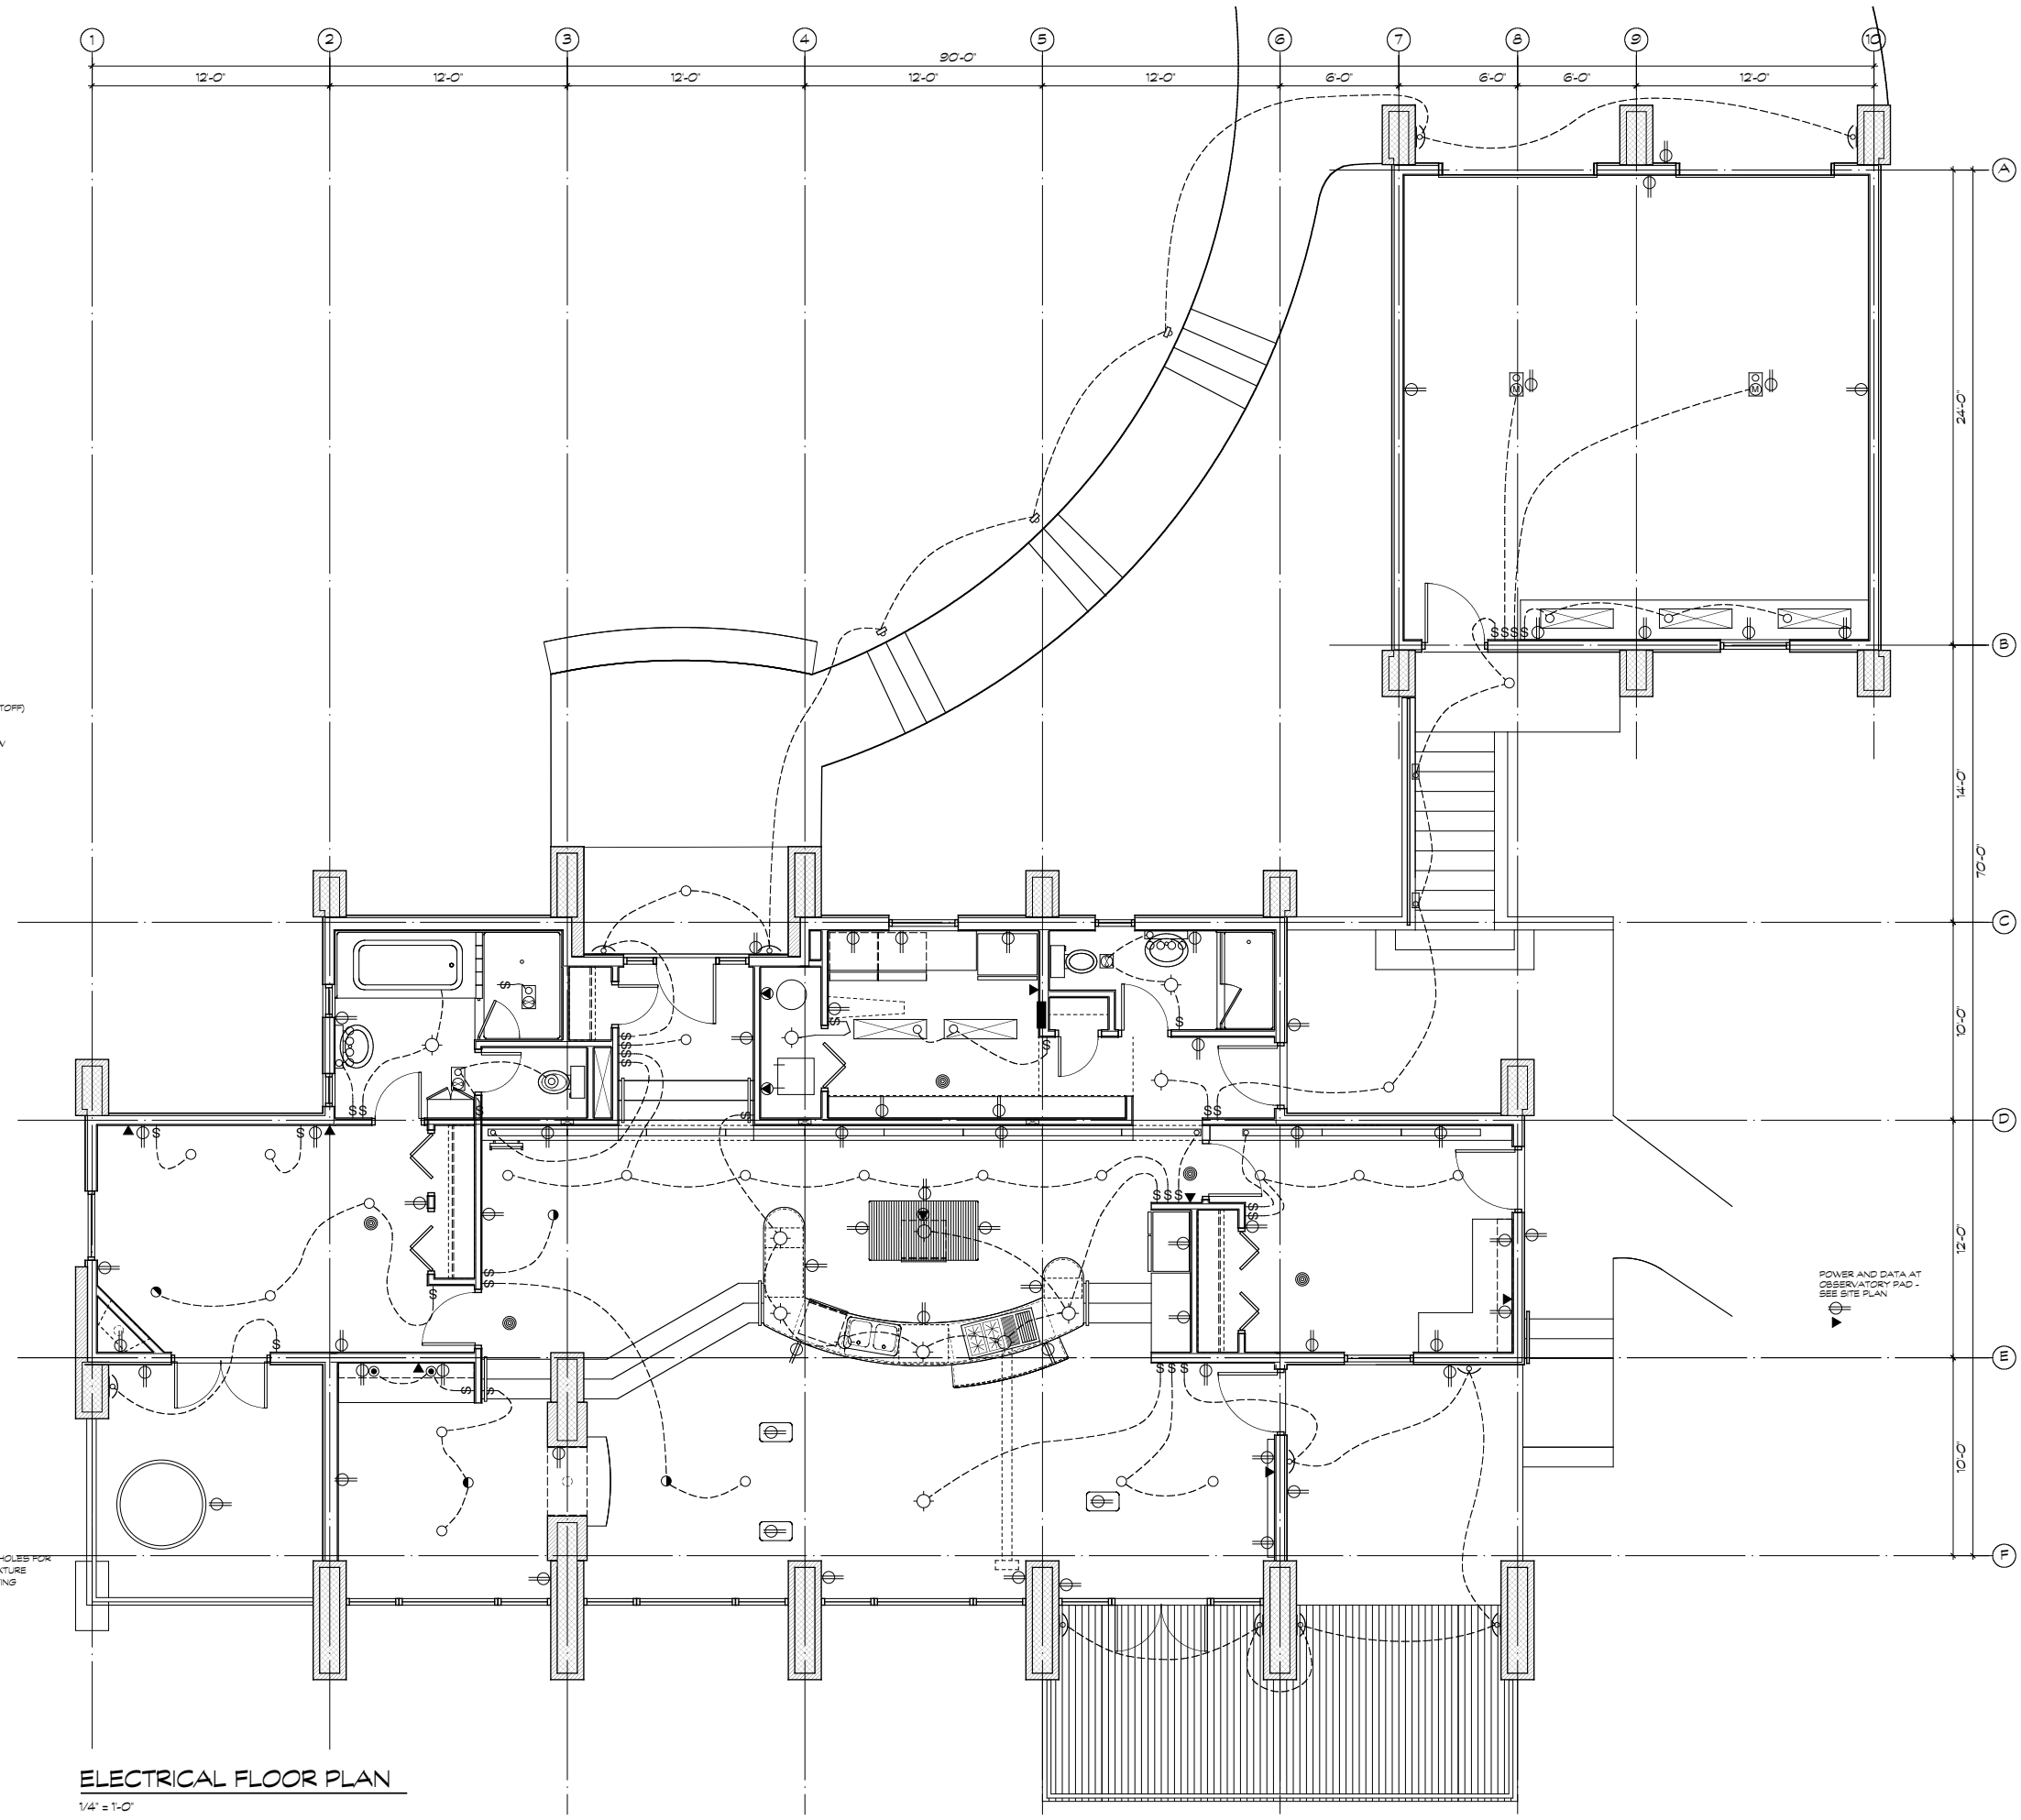

**ELECTRICAL LEGEND**

- SURFACE MOUNTED CEILING FIXTURE
- 6" RECESSED DOWNLIGHT FIXTURE
- 6" RECESSED DIRECTIONAL FIXTURE
- 4" LOW VOLTAGE (MR-16) RECESSED FIXTURE
- UNDER CUPBOARD 'PUCK'
- WALL SCONCE
- WALL MOUNTED FIXTURE - SEE DETAIL 7-A/7
- CEILING FAN/LIGHT
- PENDANT FIXTURE
- VANITY FIXTURE
- RECESSED EXHAUST FAN/LIGHT
- REMOTE GARAGE DOOR OPERATOR
- RECESSED WATERPROOF SHOWER FIXTURE
- FOUR TUBE FLUORESCENT FIXTURE
- RECESSED STAR LIGHT
- SMOKE DETECTOR
- INDIRECT FLUORESCENT STRIP
- GROUND LIGHT (B-K LIGHTING 'PATH STAR, SOW, TYPE 'B' CUTOFF)
- CUSTOM MADE, FULL CUTOFF WALL FIXTURE - DETAIL BELOW
- LIGHT SWITCH
- DUPLEX OUTLET
- HALF SWITCHED OUTLET
- SPECIAL OUTLET

**1 WALL/COL. MOUNTED LIGHT FIXTURE DETAILS**  
E/1 1/2" = 1'-0"

POWER AND DATA AT  
OBSERVATORY PAD -  
SEE SITE PLAN